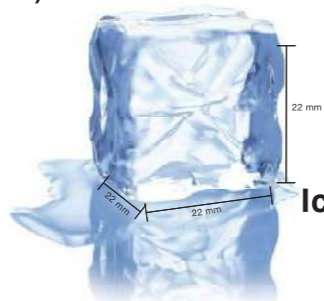

Ice Cube Machine

LD-105
105 LBS (45KGS)

LD-215
215 LBS (105KGS)

Ice Cube

Under Counter Ice Maker

Model	Cooling system	Production	Storage	Power	Total Power	Dimension w x d x h mm	Weight
LD-105	AC / WC	105 lbs (45kgs)/day	20kgs	220-240V/1ph	460W	500x460x800	63 kgs
LD-215	AC / AW	215 lbs (105kgs)/day	38kgs	220-240V/1ph	750W	670x680x920	93 kgs

Snow Flaker Ice Machine

IMS-50
110 LBS (50KGS)

SX-80A
170 LBS (80KGS)

SX-150A
330 LBS (150KGS)

Snowflake Ice Machine

Model	Cooling system	Production	Storage	Power	Total Power	Dimension w x d x h mm	Weight
IMS-50	AC / WC	110 lbs(50kgs)/day	10 kgs	220-240V/1ph	380 Watt	400x545x730	42 kgs
SX-80A	AC / WC	170 lbs(80kgs)/day	35 kgs	220-240V/1ph	480 Watt	520x590x880	52 kgs
SX-150A	AC / WC	330 lbs(150kgs)/day	50 kgs	220-240V/1ph	650 Watt	670x680x1000	70 kgs