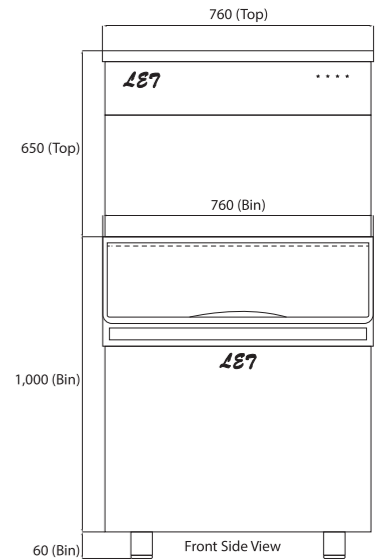

Left Side View
Optional Ice Bin

Front Side View

Counter Top Type

Model	Cooling system	Production	Storage	Power	Total Power	Dimension w x d x h mm	Weight
LD-350	AC / AW / WC	350lbs (160Kgs)/day	330lbs (150kgs)	220-240V/1ph	850Watt	560x640x670(U) 560x830x1100(B)	65kgs(U) 50kgs(B)
LD-450	AC / AW / WC	450lbs (205kgs)/day	330lbs (150kgs)	220-240V/1ph	1050Watt	560x640x670(U) 560x830x1100(B)	65kgs(U) 50kgs(B)

Ice Cube Machine

LD-800 / LD-1000

800LBS (363KGS)

1000LBS (454KGS)

Ice Cube

Left Side View
Optional Ice Bin

Front Side View

Counter Top Type

Model	Cooling system	Production	Storage	Power	Total Power	Dimension w x d x h mm	Weight
LD-800	AC / AW / WC	800lbs (363Kgs)/day	550lbs (250kgs)	220-240V/1ph	1650W	760x670x650(U) 760x830x1100(B)	84kgs(U) 60kgs(B)
LD-1000	AC / AW / WC	1000lbs (454kgs)/day	550lbs (250kgs)	220-240V/1ph	1860W	760x670x650(U) 760x830x1100(B)	95kgs(U) 60kgs(B)

Counter Top Type

Model	Cooling system	Production	Storage	Power	Total Power	Dimension w x d x h mm	Weight
LD-1200	AC / AW / WC	1200lbs (545Kgs)/day	1055lbs (480kgs)	220-240V/1ph	2650Watt	1230x690x670(U) 1230x930x1220(B)	135kgs(U) 80kgs(B)
LD-1600	AC / AW / WC	1600lbs (727Kgs)/day	1055lbs (480kgs)	220-240V/1ph	3500Watt	1230x690x670(U) 1230x930x1220(B)	135kgs(U) 80kgs(B)
LD-2000	AC / AW / WC	2000lbs (910kgs)/day	1055lbs (480kgs)	380-415V/3ph	4600Watt	1230x690x670(U) 1230x930x1220(B)	135kgs(U) 80kgs(B)