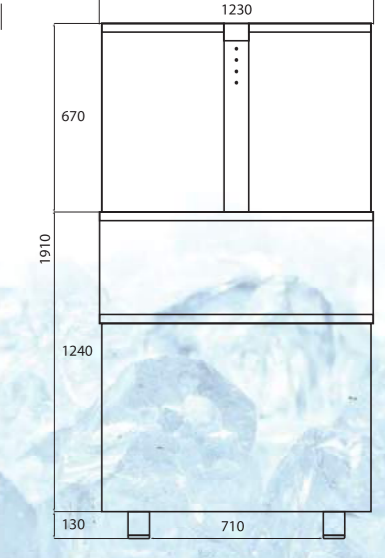

Model	Cooling system	Production	Storage	Power	Total Power	Dimension w x d x h mm	Weight
LD-500	AC / AW / WC	500lbs (227Kgs)/day	550lbs (250kgs)	220-240V/1ph	1100Watt	760x670x650(U) 760x830x1100(B)	78kgs(U) 60kgs(B)
LD-600	AC / AW / WC	600lbs (272kgs)/day	550lbs (250kgs)	220-240V/1ph	1300Watt	760x670x650(U) 760x830x1100(B)	78kgs(U) 60kgs(B)
LD-700	AC / AW / WC	700lbs (340kgs)/day	550lbs (250kgs)	220-240V/1ph	1450Watt	760x670x650(U) 760x830x1100(B)	78kgs(U) 60kgs(B)

Note : Production is measured based on 10° C water and ambient temperature

LD-1200/LD-1600/LD-2000

1200LBS (545KGS)

1600LBS (727KGS)

2000LBS (910KGS)

Ice Cube

Left Side View
Optional Ice Bin

Front Side View

Counter Top Type

Model	Cooling system	Production	Storage	Power	Total Power	Dimension w x d x h mm	Weight
LD-1200	AC / AW / WC	1200lbs (545Kgs)/day	1055lbs (480kgs)	220-240V/1ph	2650Watt	1230x690x670(U) 1230x930x1220(B)	135kgs(U) 80kgs(B)
LD-1600	AC / AW / WC	1600lbs (727Kgs)/day	1055lbs (480kgs)	220-240V/1ph	3500Watt	1230x690x670(U) 1230x930x1220(B)	135kgs(U) 80kgs(B)
LD-2000	AC / AW / WC	2000lbs (910kgs)/day	1055lbs (480kgs)	380-415V/3ph	4600Watt	1230x690x670(U) 1230x930x1220(B)	135kgs(U) 80kgs(B)