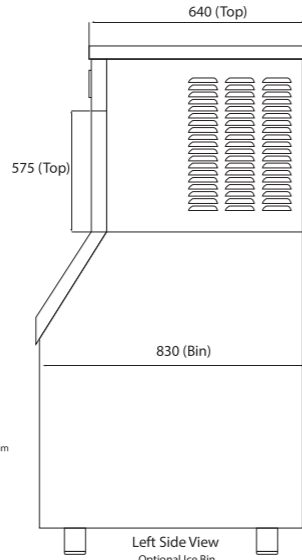

- ~ LCD Display Panel
- ~ PC Board Control System

HYBRID COOLING CONDENSING SYSTEM

(Air and Water Cooled)

Ice Cube Machine

LD-350 / LD-450

350LBS (160KGS)

450LBS (205KGS)

Ice Cube

Left Side View
Optional Ice Bin

Front Side View

Counter Top Type

Model	Cooling system	Production	Storage	Power	Total Power	Dimension w x d x h mm	Weight
LD-350	AC / AW / WC	350lbs (160Kgs)/day	330lbs (150kgs)	220-240V/1ph	850Watt	560x640x670(U) 560x830x1100(B)	65kgs(U) 50kgs(B)
LD-450	AC / AW / WC	450lbs (205kgs)/day	330lbs (150kgs)	220-240V/1ph	1050Watt	560x640x670(U) 560x830x1100(B)	65kgs(U) 50kgs(B)

Ice Cube Machine

LD-800 / LD-1000

800LBS (363KGS)

1000LBS (454KGS)

Ice Cube

Left Side View
Optional Ice Bin

Front Side View

Counter Top Type