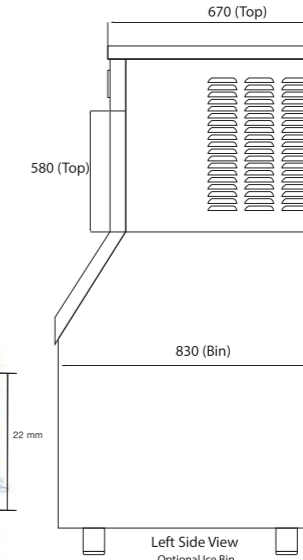

Left Side View
Optional Ice Bin

Front Side View

Counter Top Type

Model	Cooling system	Production	Storage	Power	Total Power	Dimension w x d x h mm	Weight
LD-350	AC / AW / WC	350lbs (160Kgs)/day	330lbs (150kgs)	220-240V/1ph	850Watt	560x640x670(U) 560x830x1100(B)	65kgs(U) 50kgs(B)
LD-450	AC / AW / WC	450lbs (205kgs)/day	330lbs (150kgs)	220-240V/1ph	1050Watt	560x640x670(U) 560x830x1100(B)	65kgs(U) 50kgs(B)

Ice Cube Machine

LD-800 / LD-1000

800LBS (363KGS)

1000LBS (454KGS)

Ice Cube

Left Side View
Optional Ice Bin

Front Side View

Counter Top Type

Model	Cooling system	Production	Storage	Power	Total Power	Dimension w x d x h mm	Weight
LD-800	AC / AW / WC	800lbs (363Kgs)/day	550lbs (250kgs)	220-240V/1ph	1650W	760x670x650(U) 760x830x1100(B)	84kgs(U) 60kgs(B)
LD-1000	AC / AW / WC	1000lbs (454kgs)/day	550lbs (250kgs)	220-240V/1ph	1860W	760x670x650(U) 760x830x1100(B)	95kgs(U) 60kgs(B)

Counter Top Type

Model	Cooling system	Production	Storage	Power	Total Power	Dimension w x d x h mm	Weight
LD-1200	AC / AW / WC	1200lbs (545Kgs)/day	1055lbs (480kgs)	220-240V/1ph	2650Watt	1230x690x670(U) 1230x930x1220(B)	135kgs(U) 80kgs(B)
LD-1600	AC / AW / WC	1600lbs (727Kgs)/day	1055lbs (480kgs)	220-240V/1ph	3500Watt	1230x690x670(U) 1230x930x1220(B)	135kgs(U) 80kgs(B)
LD-2000	AC / AW / WC	2000lbs (910kgs)/day	1055lbs (480kgs)	380-415V/3ph	4600Watt	1230x690x670(U) 1230x930x1220(B)	135kgs(U) 80kgs(B)