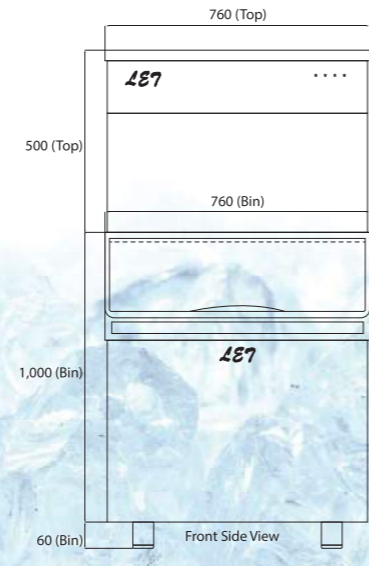

LD-500/ LD-600/ LD-700

500LBS (227KGS)

600LBS (272KGS)

700LBS (340KGS)

Ice Cube

Left Side View
Optional Ice Bin

Front Side View

Counter Top Type

Model	Cooling system	Production	Storage	Power	Total Power	Dimension w x d x h mm	Weight
LD-500	AC / AW / WC	500lbs (227Kgs)/day	550lbs (250kgs)	220-240V/1ph	1100Watt	760x670x650(U) 760x830x1100(B)	78kgs(U) 60kgs(B)
LD-600	AC / AW / WC	600lbs (272kgs)/day	550lbs (250kgs)	220-240V/1ph	1300Watt	760x670x650(U) 760x830x1100(B)	78kgs(U) 60kgs(B)
LD-700	AC / AW / WC	700lbs (340kgs)/day	550lbs (250kgs)	220-240V/1ph	1450Watt	760x670x650(U) 760x830x1100(B)	78kgs(U) 60kgs(B)

Note : Production is measured based on 10° C water and ambient temperature

LD-1200/LD-1600/LD-2000

1200LBS (545KGS)

1600LBS (727KGS)

2000LBS (910KGS)

Ice Cube

Left Side View
Optional Ice Bin

Front Side View

Counter Top Type

Model	Cooling system	Production	Storage	Power	Total Power	Dimension w x d x h mm	Weight
LD-1200	AC / AW / WC	1200lbs (545Kgs)/day	1055lbs (480kgs)	220-240V/1ph	2650Watt	1230x690x670(U) 1230x930x1220(B)	135kgs(U) 80kgs(B)
LD-1600	AC / AW / WC	1600lbs (727Kgs)/day	1055lbs (480kgs)	220-240V/1ph	3500Watt	1230x690x670(U) 1230x930x1220(B)	135kgs(U) 80kgs(B)
LD-2000	AC / AW / WC	2000lbs (910kgs)/day	1055lbs (480kgs)	380-415V/3ph	4600Watt	1230x690x670(U) 1230x930x1220(B)	135kgs(U) 80kgs(B)