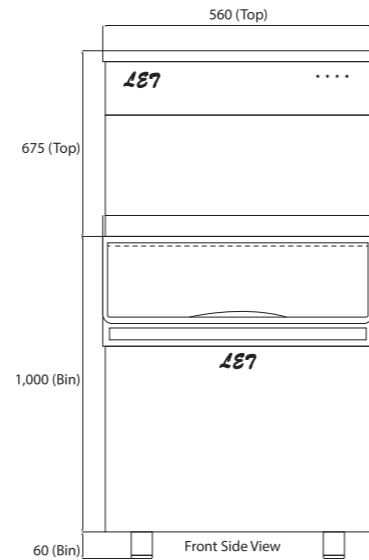

- ~ LCD Display Panel
- ~ PC Board Control System

HYBRID COOLING CONDENSING SYSTEM

(Air and Water Cooled)

Ice Cube Machine

LD-350 / LD-450

350LBS (160KGS)

450LBS (205KGS)

Ice Cube

Left Side View
Optional Ice Bin

Front Side View

Counter Top Type

Model	Cooling system	Production	Storage	Power	Total Power	Dimension w x d x h mm	Weight
LD-350	AC / AW / WC	350lbs (160Kgs)/day	330lbs (150kgs)	220-240V/1ph	850Watt	560x640x670(U) 560x830x1100(B)	65kgs(U) 50kgs(B)
LD-450	AC / AW / WC	450lbs (205kgs)/day	330lbs (150kgs)	220-240V/1ph	1050Watt	560x640x670(U) 560x830x1100(B)	65kgs(U) 50kgs(B)

Ice Cube Machine

LD-800 / LD-1000

800LBS (363KGS)

1000LBS (454KGS)

Ice Cube

Left Side View
Optional Ice Bin

Front Side View

Counter Top Type

Model	Cooling system	Production	Storage	Power	Total Power	Dimension w x d x h mm	Weight
LD-800	AC / AW / WC	800lbs (363Kgs)/day	550lbs (250kgs)	220-240V/1ph	1650W	760x670x650(U) 760x830x1100(B)	84kgs(U) 60kgs(B)
LD-1000	AC / AW / WC	1000lbs (454kgs)/day	550lbs (250kgs)	220-240V/1ph	1860W	760x670x650(U) 760x830x1100(B)	95kgs(U) 60kgs(B)