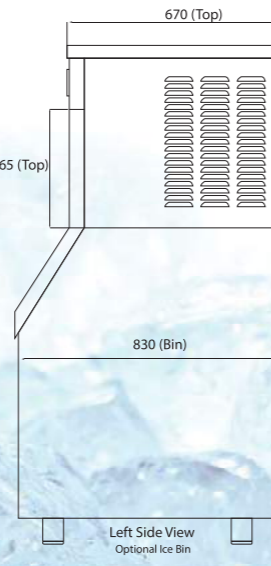

Left Side View
Optional Ice Bin

Front Side View

Counter Top Type

Model	Cooling system	Production	Storage	Power	Total Power	Dimension w x d x h mm	Weight
LD-350	AC / AW / WC	350lbs (160Kgs)/day	330lbs (150kgs)	220-240V/1ph	850Watt	560x640x670(U) 560x830x1100(B)	65kgs(U) 50kgs(B)
LD-450	AC / AW / WC	450lbs (205kgs)/day	330lbs (150kgs)	220-240V/1ph	1050Watt	560x640x670(U) 560x830x1100(B)	65kgs(U) 50kgs(B)

LD-500/ LD-600/ LD-700

500LBS (227KGS)

600LBS (272KGS)

700LBS (340KGS)

Ice Cube

Left Side View
Optional Ice Bin

Front Side View

Counter Top Type

Note : Production is measured based on 10° C water and ambient temperature

LD-1200/LD-1600/LD-2000

1200LBS (545KGS)

1600LBS (727KGS)

2000LBS (910KGS)

Ice Cube

Left Side View
Optional Ice Bin

Front Side View

Counter Top Type

Model	Cooling system	Production	Storage	Power	Total Power	Dimension w x d x h mm	Weight
LD-1200	AC / AW / WC	1200lbs (545Kgs)/day	1055lbs (480kgs)	220-240V/1ph	2650Watt	1230x690x670(U) 1230x930x1220(B)	135kgs(U) 80kgs(B)
LD-1600	AC / AW / WC	1600lbs (727Kgs)/day	1055lbs (480kgs)	220-240V/1ph	3500Watt	1230x690x670(U) 1230x930x1220(B)	135kgs(U) 80kgs(B)
LD-2000	AC / AW / WC	2000lbs (910kgs)/day	1055lbs (480kgs)	380-415V/3ph	4600Watt	1230x690x670(U) 1230x930x1220(B)	135kgs(U) 80kgs(B)