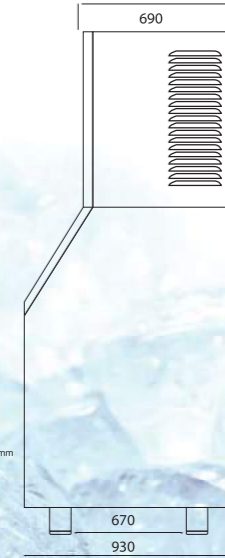

Note : Production is measured based on 10° C water and ambient temperature

LD-1200/LD-1600/LD-2000

1200LBS (545KGS)

1600LBS (727KGS)

2000LBS (910KGS)

Ice Cube

Left Side View
Optional Ice Bin

Front Side View

Counter Top Type

Model	Cooling system	Production	Storage	Power	Total Power	Dimension w x d x h mm	Weight
LD-1200	AC / AW / WC	1200lbs (545Kgs)/day	1055lbs (480kgs)	220-240V/1ph	2650Watt	1230x690x670(U) 1230x930x1220(B)	135kgs(U) 80kgs(B)
LD-1600	AC / AW / WC	1600lbs (727Kgs)/day	1055lbs (480kgs)	220-240V/1ph	3500Watt	1230x690x670(U) 1230x930x1220(B)	135kgs(U) 80kgs(B)
LD-2000	AC / AW / WC	2000lbs (910kgs)/day	1055lbs (480kgs)	380-415V/3ph	4600Watt	1230x690x670(U) 1230x930x1220(B)	135kgs(U) 80kgs(B)