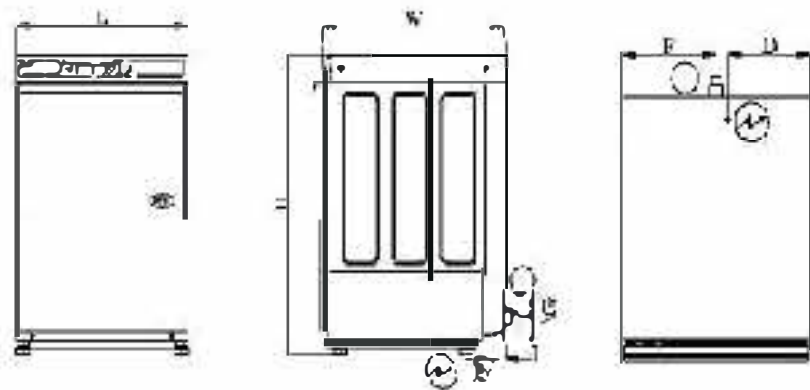

Distributor :

Manufacturer :

Let Ice Sdn. Bhd. (No. 1088766-07)

leticemaker.com.my

Email : sales@leticemaker.com.my