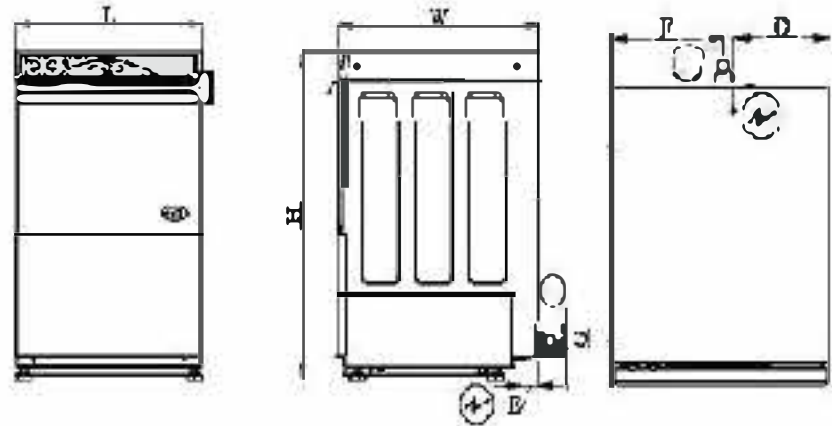

UNDERCOUNTER GLASS WASHER

OBV 35 D / 40 D

User Friendly Digital Control Panel
Stainless Steel Body Including Washing & Boiler Tank
3 Selectable Washing Programmes
PP Polypropylene washing & Rinsing Arms

Optional :
Stainless Steel Washing & Rinsing Arms
Drain Pump
Rinsing Pump
Detergent & Rinse Dispenser

Model	OBV 35 D	OBV 40 D	OBV 50 D	OBV 60 D
Washing Tank Size	35 x 450mm	400 x 450mm	500 x 500mm	600 x 500mm
Washing Capacity	500 Glasses/hr	500 Glasses/hr	500 Plates/hr	500 Plates/hr
Wash Cycle (min)	30	35	35	35
Washing Water Temp	4.2 / 2.8H	18.4 / 2.8H	30 / 6H	30 / 6H
Program Time	1.1 / 1.2 / 1.3	1.0 / 1.1 / 1.2	1.0 / 1.1 / 1.2 / 1.3	1.0 / 1.1 / 1.2 / 1.3
Washing Pump	270watt	270watt	360watt	360watt
Rinse Temp	VI	III	III	2 / Rinse
Wash Temp (at 60°C)	2.7 / 1.8	2.7 / 1.8	2.7 / 1.8	2.7 / 1.8
Power	270W (1.2 / 1.3) / 360W	270W (1.2 / 1.3) / 360W	360W (1.2 / 1.3) / 360W	360W (1.2 / 1.3) / 360W
Water Temperature	2.7 / 1.8 / 1.8	2.7 / 1.8 / 1.8	2.7 / 1.8 / 1.8	2.7 / 1.8 / 1.8
Washing Cycle	4. / 2.8 / 2.8	4. / 2.8 / 2.8	4. / 2.8 / 2.8	4. / 2.8 / 2.8
Wash Temp	3.0	4.0		3.0

UNDERCOUNTER GLASS & DISH WASHER

OBV 500 DE / 500 D

User Friendly Digital Control Panel
Stainless Steel Body Including Washing & Boiler Tank
5 Selectable Washing Programmes
PP Polypropylene Washing & Rinsing Arms

Optional :
Stainless Steel Washing & Rinsing Arms
Drain Pump
Rinsing Pump
Detergent & Rinse Dispenser