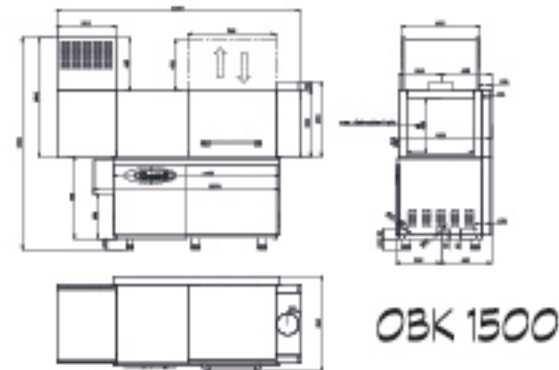

**Standard Equipment:**  
**Stainless Steel washing and rinsing arms**  
**Rinsing pump**

**Optional:**  
**Drain Pump**  
**Rinsing Pump**  
**Detergent & Rinse Dispenser**

OBK 1500

OBK 1500E

OBK 2000

Model	OBK 1500	OBK 1500 E	OBK 2000
Washing Rack Size	500 x 500mm	500 x 500mm	500 x 500mm
Washing Capacity	1858 Plates/hr	1858 Plates/hr	2190 Plates/hr
Rack/ hr (max)	100	100	135
Washing Water Tank	60 / 180	60 / 180	60 / 900
Dryer Fan/ Heater	0.55 / 8kw	nil	0.55 / 8kw
Dryer Blower	750watt	nil	750watt
Conveyor Motor	370watt	370watt	370watt
Pre-washing	nil	nil	720watt
Washing Pump	1.5kw	1.5kw	1.5kw
Rinse Pump	370watt	370watt	370watt
Wash/ Rinse Tank	4 / 270w	4 / 270w	4 / 270w
Power	410V, 3ph, 50hz, 47kw	410V, 3ph, 50hz, 38kw	410V, 3ph, 50hz, 48kw
Water Consumption	3 l/cycle	3 l/cycle	3 l/cycle
Dimensions w x l x h	800x2050x1880	800x1750x1900	900x2550x1880
Weight	220kg	170kg	290kg

Model	OKY	OBM1080 D	OBM 1080 P
Washing Rack Size	N/A	500 x 500mm	500 x 500mm
Washing Capacity	600 Pans	1108 Plates/hr	1104 Plates/hr
Rack/ hr (max)	30	68	68
Washing Water Tank	65 / 180	18 / 70l	18 / 7 l
Program Time	120/18/30/480	50/100/150/180sec	50/100/150/180sec
Washing Pump	2.8kw	880watt	880watt
Rinse Pump	370watt	Nil	370watt
Wash/Rinse Tank	4.5 / 140w	3 / 90w	3 / 90w
Power	410V, 3ph, 50hz, 18.7kw	410V, 3ph, 50hz, 6.64kw	410V, 3ph, 50hz, 8.86kw
Water Consumption	4.3 l/cycle	2.8 l/cycle	2.8 l/cycle
Dimensions w x l x h	780x900x2040	700x780x1400(1880)	700x780x1400(1880)
Weight	220kg	110kg	112kg