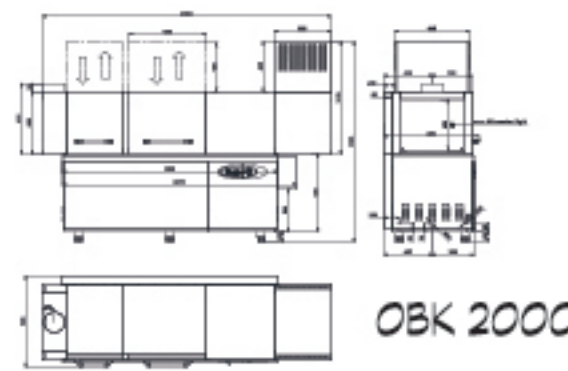

**Standard Equipment:**  
**Stainless Steel washing and rinsing arms**  
**Rinsing pump**

**Optional:**  
**Drain Pump**  
**Rinsing Pump**  
**Detergent & Rinse Dispenser**

OBK 1500

OBK 1500E

OBK 2000

Model	OBK 1500	OBK 1500 E	OBK 2000
Washing Rack Size	500 x 500mm	500 x 500mm	500 x 500mm
Washing Capacity	1858 Plates/hr	1858 Plates/hr	2190 Plates/hr
Rack/ hr (max)	100	100	135
Washing Water Tank	60 / 180	60 / 180	60 / 900
Dryer Fan/ Heater	0.55 / 8kw	nil	0.55 / 8kw
Dryer Blower	750watt	nil	750watt
Conveyor Motor	370watt	370watt	370watt
Pre-washing	nil	nil	720watt
Washing Pump	1.5kw	1.5kw	1.5kw
Rinse Pump	370watt	370watt	370watt
Wash/ Rinse Tank	4 / 270w	4 / 270w	4 / 270w
Power	410V, 3ph, 50hz, 47kw	410V, 3ph, 50hz, 38kw	410V, 3ph, 50hz, 48kw
Water Consumption	3 l/cycle	3 l/cycle	3 l/cycle
Dimensions w x l x h	800x2050x1880	800x1750x1900	900x2550x1880
Weight	220kg	170kg	290kg

Model	OKY	OBM1080 D	OBM 1080 P
Washing Rack Size	N/A	500 x 500mm	500 x 500mm
Washing Capacity	600 Pans	1108 Plates/hr	1104 Plates/hr
Rack/ hr (max)	30	68	68
Washing Water Tank	65 / 180	18 / 70l	18 / 7 l
Program Time	120/18/30/480	50/100/150/180sec	50/100/150/180sec
Washing Pump	2.8kw	880watt	880watt
Rinse Pump	370watt	Nil	370watt
Wash/Rinse Tank	4.5 / 140w	3 / 90w	3 / 90w
Power	410V, 3ph, 50hz, 18.7kw	410V, 3ph, 50hz, 6.64kw	410V, 3ph, 50hz, 8.86kw
Water Consumption	4.3 l/cycle	2.8 l/cycle	2.8 l/cycle
Dimensions w x l x h	780x900x2040	700x780x1400(1880)	700x780x1400(1880)
Weight	220kg	110kg	112kg