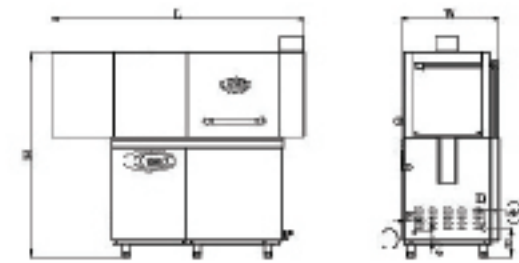

**Standard Equipment:**  
**Stainless Steel washing and rinsing arms**  
**Rinsing pump**

**Optional:**  
**Drain Pump**  
**Rinsing Pump**  
**Detergent & Rinse Dispenser**

OBK 1500

OBK 1500E

OBK 2000

Model	OBK 1500	OBK 1500 E	OBK 2000
Washing Rack Size	500 x 500mm	500 x 500mm	500 x 500mm
Washing Capacity	1858 Plates/hr	1858 Plates/hr	2190 Plates/hr
Rack/ hr (max)	100	100	135
Washing Water Tank	60 / 180	60 / 180	60 / 900
Dryer Fan/ Heater	0.55 / 8kw	nil	0.55 / 8kw
Dryer Blower	750watt	nil	750watt
Conveyor Motor	370watt	370watt	370watt
Pre-washing	nil	nil	720watt
Washing Pump	1.5kw	1.5kw	1.5kw
Rinse Pump	370watt	370watt	370watt
Wash/ Rinse Tank	4 / 270w	4 / 270w	4 / 270w
Power	410V, 3ph, 50hz, 47kw	410V, 3ph, 50hz, 38kw	410V, 3ph, 50hz, 48kw
Water Consumption	3 l/cycle	3 l/cycle	3 l/cycle
Dimensions w x l x h	800x2050x1880	800x1750x1900	900x2550x1880
Weight	220kg	170kg	290kg