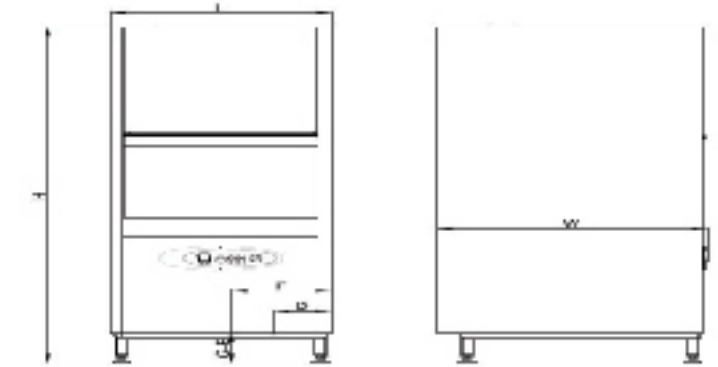

UTENSIL WASHER

OKY