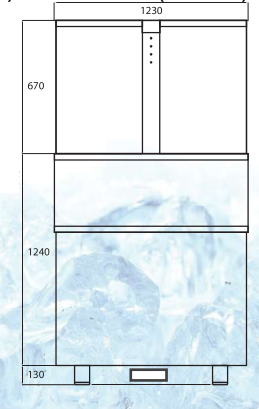

Front Side View

Counter Top Type

Model	Cooling system	Production	Storage	Power	Total Power	Dimension w x d x h mm	Weight
LD-350	AC / AW / WC	350lbs (160Kgs)/day	550lbs (250kgs)	220-240V/1ph	850Watt	560 x 620 x 660 760 x 830 x 850	80kgs(U) 60kgs(B)
LD-450	AC / AW / WC	450lbs (205kgs)/day	550lbs (250kgs)	220-240V/1ph	1050Watt	560 x 620 x 660 760 x 830 x 850	80kgs(U) 60kgs(B)

LD-500/ LD-600/ LD-700

500LBS (227KGS) 600LBS (272KGS) 700LBS (340KGS)

Ice Cube

Left Side View
Optional Ice Bin

Front Side View

Counter Top Type

Model	Cooling system	Production	Storage	Power	Total Power	Dimension w x d x h mm	Weight
LD-500	AC / AW / WC	500lbs (227Kgs)/day	550lbs (250kgs)	220-240V/1ph	1100Watt	760 x 640 x 660 760 x 830 x 1100	78kgs(U) 60kgs(B)
LD-600	AC / AW / WC	600lbs (272kgs)/day	550lbs (250kgs)	220-240V/1ph	1300Watt	760 x 640 x 660 760 x 830 x 1100	78kgs(U) 60kgs(B)
LD-700	AC / AW / WC	700lbs (340kgs)/day	550lbs (250kgs)	220-240V/1ph	1450Watt	760 x 640 x 660 760 x 830 x 1100	78kgs(U) 60kgs(B)

LD-1200/LD-1600/LD-2000

1200LBS (545KGS) 1600LBS (727KGS) 2000LBS (910KGS)

Ice Cube

Left Side View
Optional Ice Bin

Front Side View

Counter Top Type

Model	Cooling system	Production	Storage	Power	Total Power	Dimension w x d x h mm	Weight
LD-1200	AC / AW / WC	1200lbs (545Kgs)/day	1055lbs (480kgs)	220-240V/1ph	2650Watt	1230 x 640 x 670 1230 x 830 x 1100	135kgs(U) 80kgs(B)
LD-1600	AC / AW / WC	1600lbs (727Kgs)/day	1055lbs (480kgs)	220-240V/1ph	3500Watt	1230 x 640 x 715 1230 x 830 x 1100	135kgs(U) 80kgs(B)
LD-2000	AC / AW / WC	2000lbs (910kgs)/day	1055lbs (480kgs)	380-415V/3ph	4600Watt	1230 x 640 x 715 1230 x 830 x 1100	135kgs(U) 80kgs(B)