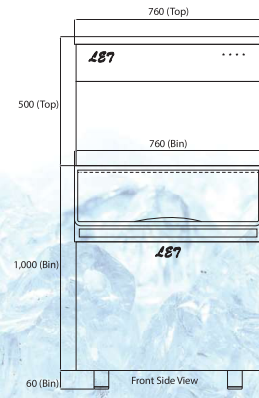

Front Side View

Counter Top Type

Model	Cooling system	Production	Storage	Power	Total Power	Dimension w x d x h mm	Weight
LD-350	AC / AW / WC	350lbs (160Kgs)/day	550lbs (250kgs)	220-240V/1ph	850Watt	560 x 620 x 660 760 x 830 x 850	80kgs(U) 60kgs(B)
LD-450	AC / AW / WC	450lbs (205kgs)/day	550lbs (250kgs)	220-240V/1ph	1050Watt	560 x 620 x 660 760 x 830 x 850	80kgs(U) 60kgs(B)

LD-500/ LD-600/ LD-700

500LBS (227KGS) 600LBS (272KGS) 700LBS (340KGS)

Ice Cube

Left Side View
Optional Ice Bin

Front Side View

Counter Top Type

Model	Cooling system	Production	Storage	Power	Total Power	Dimension w x d x h mm	Weight
LD-500	AC / AW / WC	500lbs (227Kgs)/day	550lbs (250kgs)	220-240V/1ph	1100Watt	760 x 640 x 660 760 x 830 x 1100	78kgs(U) 60kgs(B)
LD-600	AC / AW / WC	600lbs (272kgs)/day	550lbs (250kgs)	220-240V/1ph	1300Watt	760 x 640 x 660 760 x 830 x 1100	78kgs(U) 60kgs(B)
LD-700	AC / AW / WC	700lbs (340kgs)/day	550lbs (250kgs)	220-240V/1ph	1450Watt	760 x 640 x 660 760 x 830 x 1100	78kgs(U) 60kgs(B)

LD-1200/LD-1600/LD-2000

1200LBS (545KGS) 1600LBS (727KGS) 2000LBS (910KGS)

Ice Cube

Left Side View
Optional Ice Bin

Front Side View

Counter Top Type

Model	Cooling system	Production	Storage	Power	Total Power	Dimension w x d x h mm	Weight
LD-1200	AC / AW / WC	1200lbs (545Kgs)/day	1055lbs (480kgs)	220-240V/1ph	2650Watt	1230 x 640 x 670 1230 x 830 x 1100	135kgs(U) 80kgs(B)
LD-1600	AC / AW / WC	1600lbs (727Kgs)/day	1055lbs (480kgs)	220-240V/1ph	3500Watt	1230 x 640 x 715 1230 x 830 x 1100	135kgs(U) 80kgs(B)
LD-2000	AC / AW / WC	2000lbs (910kgs)/day	1055lbs (480kgs)	380-415V/3ph	4600Watt	1230 x 640 x 715 1230 x 830 x 1100	135kgs(U) 80kgs(B)