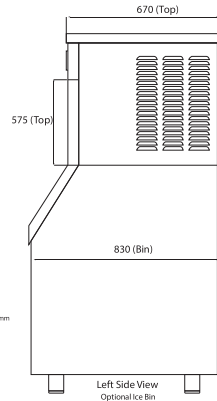

- ~ LCD Display Panel
- ~ PC Board Control System

HYBRID COOLING CONDENSING SYSTEM
(Air and Water Cooled)

Ice Cube Machine

LD-350 / LD-450

350LBS (160KGS) 450LBS (205KGS)

Ice Cube

Left Side View
Optional Ice Bin

Front Side View

Counter Top Type

Model	Cooling system	Production	Storage	Power	Total Power	Dimension w x d x h mm	Weight
LD-350	AC / AW / WC	350lbs (160Kgs)/day	550lbs (250kgs)	220-240V/1ph	850Watt	560 x 620 x 660 760 x 830 x 850	80kgs(U) 60kgs(B)
LD-450	AC / AW / WC	450lbs (205kgs)/day	550lbs (250kgs)	220-240V/1ph	1050Watt	560 x 620 x 660 760 x 830 x 850	80kgs(U) 60kgs(B)

Ice Cube Machine

LD-800 / LD-1000

800LBS (363KGS) 1000LBS (454KGS)

Ice Cube

Left Side View
Optional Ice Bin

Front Side View

Counter Top Type

Model	Cooling system	Production	Storage	Power	Total Power	Dimension w x d x h mm	Weight
LD-800	AC / AW / WC	800lbs (363Kgs)/day	550lbs (250kgs)	220-240V/1ph	1650W	760 x 640 x 715 760 x 830 x 1100	84kgs(U) 60kgs(B)
LD-1000	AC / AW / WC	1000lbs (454kgs)/day	550lbs (250kgs)	220-240V/1ph	1860W	760 x 640 x 715 760 x 830 x 1100	95kgs(U) 60kgs(B)

LD-1200/LD-1600/LD-2000

1200LBS (545KGS) 1600LBS (727KGS) 2000LBS (910KGS)

Ice Cube

Left Side View
Optional Ice Bin

Front Side View

Counter Top Type

Model	Cooling system	Production	Storage	Power	Total Power	Dimension w x d x h mm	Weight
LD-1200	AC / AW / WC	1200lbs (545Kgs)/day	1055lbs (480kgs)	220-240V/1ph	2650Watt	1230 x 640 x 670 1230 x 830 x 1100	135kgs(U) 80kgs(B)
LD-1600	AC / AW / WC	1600lbs (727Kgs)/day	1055lbs (480kgs)	220-240V/1ph	3500Watt	1230 x 640 x 715 1230 x 830 x 1100	135kgs(U) 80kgs(B)
LD-2000	AC / AW / WC	2000lbs (910kgs)/day	1055lbs (480kgs)	380-415V/3ph	4600Watt	1230 x 640 x 715 1230 x 830 x 1100	135kgs(U) 80kgs(B)