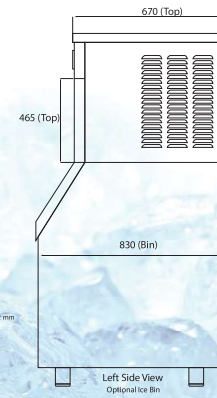

Front Side View

Counter Top Type

Model	Cooling system	Production	Storage	Power	Total Power	Dimension w x d x h mm	Weight
LD-350	AC / AW / WC	350lbs (160Kgs)/day	550lbs (250kgs)	220-240V/1ph	850Watt	560 x 620 x 660 760 x 830 x 850	80kgs(U) 60kgs(B)
LD-450	AC / AW / WC	450lbs (205kgs)/day	550lbs (250kgs)	220-240V/1ph	1050Watt	560 x 620 x 660 760 x 830 x 850	80kgs(U) 60kgs(B)

Ice Cube Machine

LD-800 / LD-1000

800LBS (363KGS) 1000LBS (454KGS)

Ice Cube

Left Side View
Optional Ice Bin

Front Side View

Counter Top Type

Model	Cooling system	Production	Storage	Power	Total Power	Dimension w x d x h mm	Weight
LD-800	AC / AW / WC	800lbs (363Kgs)/day	550lbs (250kgs)	220-240V/1ph	1650W	760 x 640 x 715 760 x 830 x 1100	84kgs(U) 60kgs(B)
LD-1000	AC / AW / WC	1000lbs (454kgs)/day	550lbs (250kgs)	220-240V/1ph	1860W	760 x 640 x 715 760 x 830 x 1100	95kgs(U) 60kgs(B)

LD-500/ LD-600/ LD-700

500LBS (227KGS) 600LBS (272KGS) 700LBS (340KGS)

Ice Cube

Left Side View
Optional Ice Bin

Front Side View

Counter Top Type

Model	Cooling system	Production	Storage	Power	Total Power	Dimension w x d x h mm	Weight
LD-500	AC / AW / WC	500lbs (227Kgs)/day	550lbs (250kgs)	220-240V/1ph	1100Watt	760 x 640 x 660 760 x 830 x 1100	78kgs(U) 60kgs(B)
LD-600	AC / AW / WC	600lbs (272kgs)/day	550lbs (250kgs)	220-240V/1ph	1300Watt	760 x 640 x 660 760 x 830 x 1100	78kgs(U) 60kgs(B)
LD-700	AC / AW / WC	700lbs (340kgs)/day	550lbs (250kgs)	220-240V/1ph	1450Watt	760 x 640 x 660 760 x 830 x 1100	78kgs(U) 60kgs(B)