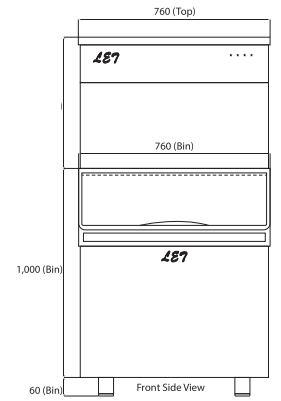

Front Side View

Counter Top Type

Model	Cooling system	Production	Storage	Power	Total Power	Dimension w x d x h mm	Weight
LD-350	AC / AW / WC	350lbs (160Kgs)/day	550lbs (250kgs)	220-240V/1ph	850Watt	560 x 620 x 660 760 x 830 x 850	80kgs(U) 60kgs(B)
LD-450	AC / AW / WC	450lbs (205kgs)/day	550lbs (250kgs)	220-240V/1ph	1050Watt	560 x 620 x 660 760 x 830 x 850	80kgs(U) 60kgs(B)

Ice Cube Machine

LD-800 / LD-1000

800LBS (363KGS) 1000LBS (454KGS)

Ice Cube

Left Side View
Optional Ice Bin

Front Side View

Counter Top Type

Model	Cooling system	Production	Storage	Power	Total Power	Dimension w x d x h mm	Weight
LD-800	AC / AW / WC	800lbs (363Kgs)/day	550lbs (250kgs)	220-240V/1ph	1650W	760 x 640 x 715 760 x 830 x 1100	84kgs(U) 60kgs(B)
LD-1000	AC / AW / WC	1000lbs (454kgs)/day	550lbs (250kgs)	220-240V/1ph	1860W	760 x 640 x 715 760 x 830 x 1100	95kgs(U) 60kgs(B)

LD-500/ LD-600/ LD-700

500LBS (227KGS) 600LBS (272KGS) 700LBS (340KGS)

Ice Cube

Left Side View
Optional Ice Bin

Front Side View

Counter Top Type

Model	Cooling system	Production	Storage	Power	Total Power	Dimension w x d x h mm	Weight
LD-500	AC / AW / WC	500lbs (227Kgs)/day	550lbs (250kgs)	220-240V/1ph	1100Watt	760 x 640 x 660 760 x 830 x 1100	78kgs(U) 60kgs(B)
LD-600	AC / AW / WC	600lbs (272kgs)/day	550lbs (250kgs)	220-240V/1ph	1300Watt	760 x 640 x 660 760 x 830 x 1100	78kgs(U) 60kgs(B)
LD-700	AC / AW / WC	700lbs (340kgs)/day	550lbs (250kgs)	220-240V/1ph	1450Watt	760 x 640 x 660 760 x 830 x 1100	78kgs(U) 60kgs(B)