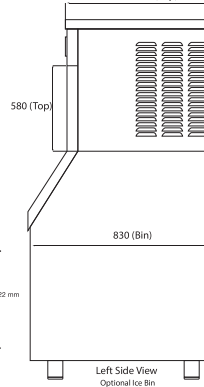

Front Side View

Counter Top Type

Model	Cooling system	Production	Storage	Power	Total Power	Dimension w x d x h mm	Weight
LD-350	AC / AW / WC	350lbs (160Kgs)/day	550lbs (250kgs)	220-240V/1ph	850Watt	560 x 620 x 660 760 x 830 x 850	80kgs(U) 60kgs(B)
LD-450	AC / AW / WC	450lbs (205kgs)/day	550lbs (250kgs)	220-240V/1ph	1050Watt	560 x 620 x 660 760 x 830 x 850	80kgs(U) 60kgs(B)

Ice Cube Machine

LD-800 / LD-1000

800LBS (363KGS) 1000LBS (454KGS)

Ice Cube

Left Side View
Optional Ice Bin

Front Side View

Counter Top Type

Model	Cooling system	Production	Storage	Power	Total Power	Dimension w x d x h mm	Weight
LD-800	AC / AW / WC	800lbs (363Kgs)/day	550lbs (250kgs)	220-240V/1ph	1650W	760 x 640 x 715 760 x 830 x 1100	84kgs(U) 60kgs(B)
LD-1000	AC / AW / WC	1000lbs (454kgs)/day	550lbs (250kgs)	220-240V/1ph	1860W	760 x 640 x 715 760 x 830 x 1100	95kgs(U) 60kgs(B)

LD-500/ LD-600/ LD-700

500LBS (227KGS) 600LBS (272KGS) 700LBS (340KGS)

Ice Cube

Left Side View
Optional Ice Bin

Front Side View

Counter Top Type

Model	Cooling system	Production	Storage	Power	Total Power	Dimension w x d x h mm	Weight
LD-500	AC / AW / WC	500lbs (227Kgs)/day	550lbs (250kgs)	220-240V/1ph	1100Watt	760 x 640 x 660 760 x 830 x 1100	78kgs(U) 60kgs(B)
LD-600	AC / AW / WC	600lbs (272kgs)/day	550lbs (250kgs)	220-240V/1ph	1300Watt	760 x 640 x 660 760 x 830 x 1100	78kgs(U) 60kgs(B)
LD-700	AC / AW / WC	700lbs (340kgs)/day	550lbs (250kgs)	220-240V/1ph	1450Watt	760 x 640 x 660 760 x 830 x 1100	78kgs(U) 60kgs(B)