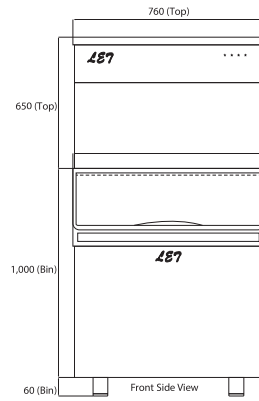

- ~ LCD Display Panel
- ~ PC Board Control System

HYBRID COOLING CONDENSING SYSTEM
(Air and Water Cooled)

Ice Cube Machine

LD-350 / LD-450

350LBS (160KGS) 450LBS (205KGS)

Ice Cube

Left Side View
Optional Ice Bin

Front Side View

Counter Top Type

Model	Cooling system	Production	Storage	Power	Total Power	Dimension w x d x h mm	Weight
LD-350	AC / AW / WC	350lbs (160Kgs)/day	550lbs (250kgs)	220-240V/1ph	850Watt	560 x 620 x 660 760 x 830 x 850	80kgs(U) 60kgs(B)
LD-450	AC / AW / WC	450lbs (205kgs)/day	550lbs (250kgs)	220-240V/1ph	1050Watt	560 x 620 x 660 760 x 830 x 850	80kgs(U) 60kgs(B)

Ice Cube Machine

LD-800 / LD-1000

800LBS (363KGS) 1000LBS (454KGS)

Ice Cube

Left Side View
Optional Ice Bin

Front Side View

Counter Top Type

Model	Cooling system	Production	Storage	Power	Total Power	Dimension w x d x h mm	Weight
LD-800	AC / AW / WC	800lbs (363Kgs)/day	550lbs (250kgs)	220-240V/1ph	1650W	760 x 640 x 715 760 x 830 x 1100	84kgs(U) 60kgs(B)
LD-1000	AC / AW / WC	1000lbs (454kgs)/day	550lbs (250kgs)	220-240V/1ph	1860W	760 x 640 x 715 760 x 830 x 1100	95kgs(U) 60kgs(B)

LD-1200/LD-1600/LD-2000

1200LBS (545KGS) 1600LBS (727KGS) 2000LBS (910KGS)

Ice Cube

Left Side View
Optional Ice Bin

Front Side View

Counter Top Type

Model	Cooling system	Production	Storage	Power	Total Power	Dimension w x d x h mm	Weight
LD-1200	AC / AW / WC	1200lbs (545Kgs)/day	1055lbs (480kgs)	220-240V/1ph	2650Watt	1230 x 640 x 670 1230 x 830 x 1100	135kgs(U) 80kgs(B)
LD-1600	AC / AW / WC	1600lbs (727Kgs)/day	1055lbs (480kgs)	220-240V/1ph	3500Watt	1230 x 640 x 715 1230 x 830 x 1100	135kgs(U) 80kgs(B)
LD-2000	AC / AW / WC	2000lbs (910kgs)/day	1055lbs (480kgs)	380-415V/3ph	4600Watt	1230 x 640 x 715 1230 x 830 x 1100	135kgs(U) 80kgs(B)