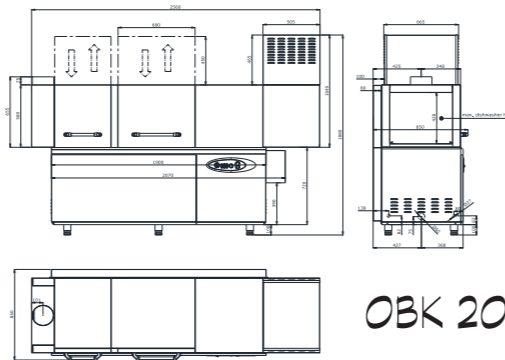

OBK 2000

Model	OBK 1500	OBK 1500 E	OBK 2000
Washing Rack Size	500 x 500mm	500 x 500mm	500 x 500mm
Washing Capacity	1658 Plates/hr	1658 Plates/hr	2130 Plates/hr
Rack/ hr (max)	100	100	133
Washing/ Boiler Tank	90 / 18lt	90 / 18lt	60 / 90lt
Dryer Fan/ Heater	0.55 / 8kw	nil	0.55 / 8kw
Dryer Blower	750watt	nil	750watt
Conveyor Motor	370watt	370watt	370watt
Pre-washing	nil	nil	720watt
Washing Pump	1.5kw	1.5kw	1.5kw
Rinse Pump	370watt	370watt	370watt
Washing/ Rinse Tank Heater	9 / 27kw	9 / 27kw	9 / 27kw
Power	415V, 3ph, 50hz, 47kw	415V, 3ph, 50hz, 38kw	415V, 3ph, 50hz, 48kw
Water Consumption	3 lt/cycle	3 lt/cycle	3 lt/cycle
Dimension w x l x h	800x1050x1880	800x1750x1500	800x2550x1880
Weight	220kg	170kg	350kg