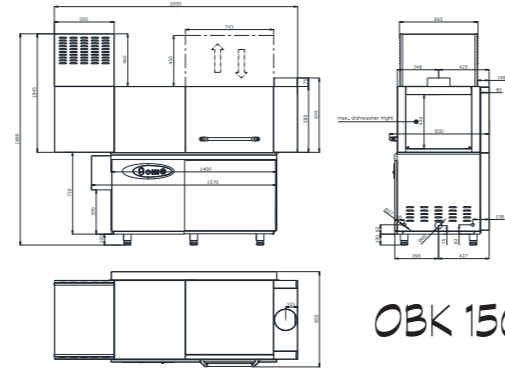

CONVEYOR TYPE DISHWASHER

OBK 1500 / 1500 E / 2000

OBK 1500

OBK 1500E

Model	OBK 1500	OBK 1500 E	OBK 2000
Washing Rack Size	500 x 500mm	500 x 500mm	500 x 500mm
Washing Capacity	1658 Plates/hr	1658 Plates/hr	2130 Plates/hr
Rack/ hr (max)	100	100	133
Washing/ Boiler Tank	90 / 18lt	90 / 18lt	60 / 90lt
Dryer Fan/ Heater	0.55 / 8kw	nil	0.55 / 8kw
Dryer Blower	750watt	nil	750watt
Conveyor Motor	370watt	370watt	370watt
Pre-washing	nil	nil	720watt
Washing Pump	1.5kw	1.5kw	1.5kw
Rinse Pump	370watt	370watt	370watt
Washing/ Rinse Tank Heater	9 / 27kw	9 / 27kw	9 / 27kw
Power	415V, 3ph, 50hz, 47kw	415V, 3ph, 50hz, 38kw	415V, 3ph, 50hz, 48kw
Water Consumption	3 lt/cycle	3 lt/cycle	3 lt/cycle
Dimension w x l x h	800x1050x1880	800x1750x1500	800x2550x1880
Weight	220kg	170kg	350kg

Stainless steel body including washing & boiler tank
Hygienic washing tank
Effective drying through high powered fan
Electrical components and cabling according to international standard

Standard Equipment:
Stainless Steel washing and rinsing arms
Rinsing pump

Optional:
Drain Pump
Rinsing Pump
Detergent & Rinse Dispenser

UTENSIL WASHER

OKY

Hygienic Washing Tank
GN 2/1 washing Ability
Fit 60 Cm Diameter Cylinder Pot
Washing Programmes
Stainless Steel Washing & Rinsing Arms

Standard Equipment:
Drain Pump
Rinsing Pump
Detergent & Rinse Dispenser