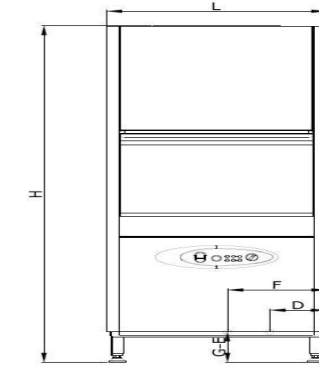

UTENSIL WASHER

OKY