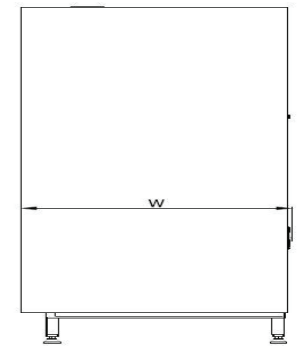

UTENSIL WASHER

OKY