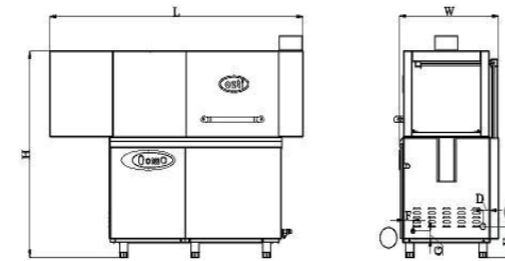

CONVEYOR TYPE DISHWASHER

OBK 1500 / 1500 E / 2000

OBK 1500E

Model	OBK 1500	OBK 1500 E	OBK 2000
Washing Rack Size	500 x 500mm	500 x 500mm	500 x 500mm
Washing Capacity	1658 Plates/hr	1658 Plates/hr	2130 Plates/hr
Rack/ hr (max)	100	100	133
Washing/ Boiler Tank	90 / 18lt	90 / 18lt	60 / 90lt
Dryer Fan/ Heater	0.55 / 8kw	nil	0.55 / 8kw
Dryer Blower	750watt	nil	750watt
Conveyor Motor	370watt	370watt	370watt
Pre-washing	nil	nil	720watt
Washing Pump	1.5kw	1.5kw	1.5kw
Rinse Pump	370watt	370watt	370watt
Washing/ Rinse Tank Heater	9 / 27kw	9 / 27kw	9 / 27kw
Power	415V, 3ph, 50hz, 47kw	415V, 3ph, 50hz, 38kw	415V, 3ph, 50hz, 48kw
Water Consumption	3 lt/cycle	3 lt/cycle	3 lt/cycle
Dimension w x l x h	800x1050x1880	800x1750x1500	800x2550x1880
Weight	220kg	170kg	350kg

Stainless steel body including washing & boiler tank
Hygienic washing tank
Effective drying through high powered fan
Electrical components and cabling according to international standard

Standard Equipment:
Stainless Steel washing and rinsing arms
Rinsing pump

Optional:
Drain Pump
Rinsing Pump
Detergent & Rinse Dispenser

UTENSIL WASHER

OKY

Hygienic Washing Tank
GN 2/1 washing Ability
Fit 60 Cm Diameter Cylinder Pot
Washing Programmes
Stainless Steel Washing & Rinsing Arms

Standard Equipment:
Drain Pump
Rinsing Pump
Detergent & Rinse Dispenser