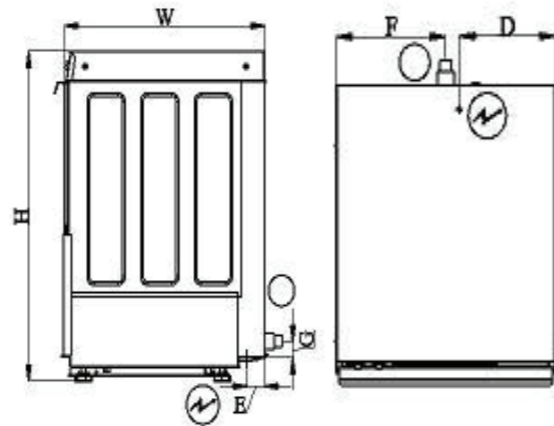

Optional :
Stainless Steel Washing & Rinsing Arms
Drain Pump
Rinsing Pump
Detergent & Rinse Dispenser

Model	OBY 35D	OBY 40D	OBY500DE	OBY 500D
Washing Rack Size	350 x 350mm	400 x 400mm	500 x 500mm	500 x 500mm
Washing Capacity	500 Glasses/hr	500 Glasses/hr	560 Plates/hr	560 Plates/hr
Rack/ hr (max)	30	33	35	35
Washing/Boiler Tank	9,2 / 2,8lt	18,4 / 2,8lt	30 / 6lt	30 / 6lt
Program Time	117/137/177	107/137/197	102/132/152/172/192 sec	102/132/152/172/192 sec
Washing Pump	270watt	270watt	660watt	660watt
Rinse Pump	Nil	Nil	Nil	370watt
Wash/Rinse Tank Heater	2 / 3kw	2 / 3kw	2 / 5kw	2 / 5kw
Power	230V, 1ph, 3,3kw	230V, 1ph, 3,27kw	230V, 1ph, 50hz, 5,5kw	230V, 1ph, 50hz, 5,5kw
Water Consumption	2,5 lt/cycle	2,5 lt/cycle	2,8 lt/cycle	2,8 lt/cycle
Dimension w x l x h	420x450x630	475x565x760	595x655x830	595x655x830
Weight	35kg	40kg	70kg	72kg