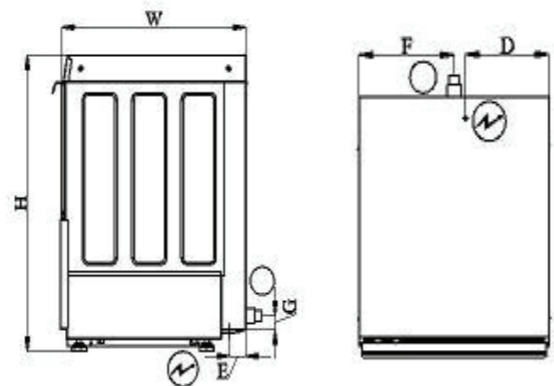

UNDERCOUNTER GLASS & DISHWASHER

OBY 500 DE / 500 D

User Friendly Digital Control Panel
Stainless Steel Body Including Washing & Boiler Tank
5 Selectable Washing Programmes
PP Polypropylene Washing & Rinsing Arms

Optional :
Stainless Steel Washing & Rinsing Arms
Drain Pump
Rinsing Pump
Detergent & Rinse Dispenser

Distributor :

Manufacturer :
Let Ice Sdn. Bhd. (Co. No. : 1008764-U)
leticemaker.com.my
Email : sales@leticemaker.com.my